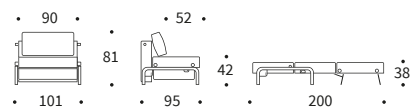

Measurement icons:

Ramone Tubi 90

Ramone Tubi 140