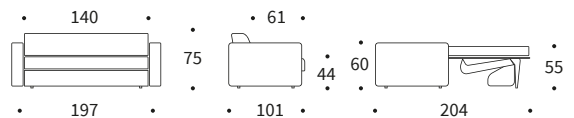

Measurement icons:

Killian 140